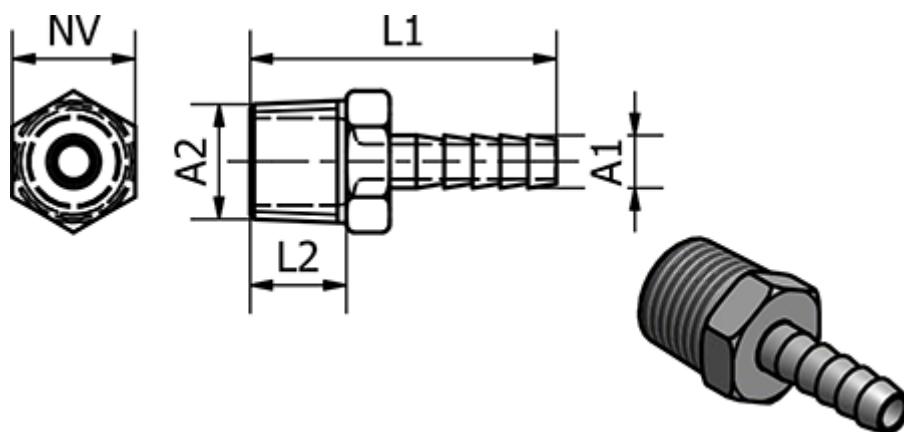

Article number: 586239103

Description: Tube Connector 239.103, Ø9 - R 1/8"
Nickel-plated brass

Measures

Ext. Hose Diameter A1	= 9
L1	= 31.5
L2	= 8
NV	= 12
Thread A2	= R 1/8"